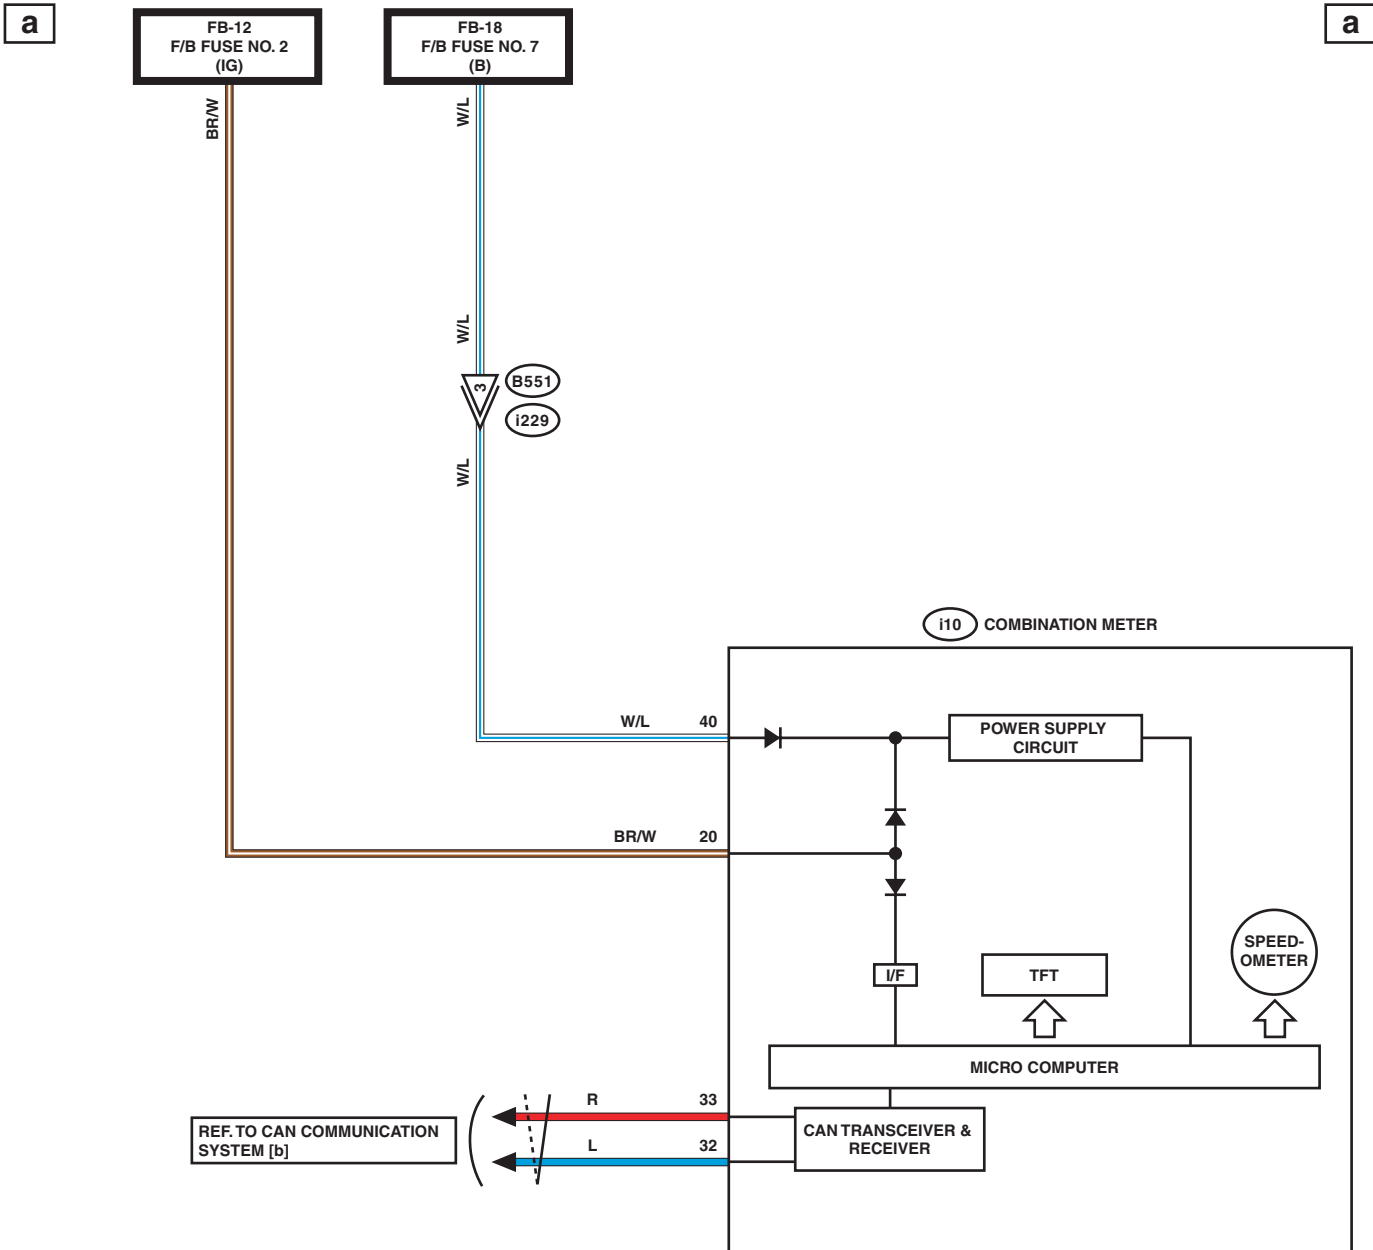

51.Speedometer System

A: WIRING DIAGRAM

WI-44577

Speedometer System

WIRING SYSTEM

b

b

LIST OF CONNECTORS

i10

| | | | | | | | | | | | | | | | | | | | |
|----|----|----|----|----|----|----|----|----|----|----|----|----|----|----|----|----|----|----|----|
| 1 | 2 | 3 | 4 | 5 | 6 | 7 | 8 | 9 | 10 | 11 | 12 | 13 | 14 | 15 | 16 | 17 | 18 | 19 | 20 |
| 21 | 22 | 23 | 24 | 25 | 26 | 27 | 28 | 29 | 30 | 31 | 32 | 33 | 34 | 35 | 36 | 37 | 38 | 39 | 40 |